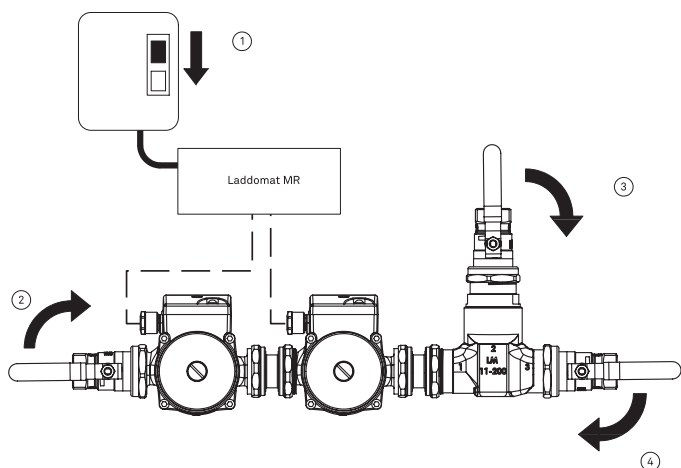

Service

No.	Art. No.	Description
1	110063	Thermostat cartridge 63°C, 5839
2	214263	Thermal valve LM41-200, complete
3	411702	Connection cover LM11-200
4	211201	Regulation kit LM11-200
5a	141015	Ball valve R40-Cu28
5b	141301	Ball valve R40-R32
6	146042	Pump Laddomat LM9A-130
7	413400	Laddomat MR Control Centre
8	113005	NTC-sensor, 50kOhm, 3 m
9	242011	Check valve LM11-200