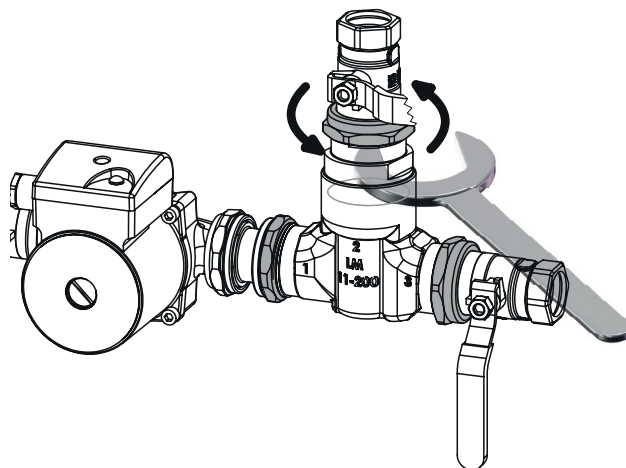

Service

No.	Art. No.	Description
1	110063	Thermostat cartridge 63°C, 5839
2	214263	Thermal valve LM41-200, complete
3	411702	Connection cover LM11-200
4	211201	Regulation kit LM11-200
5a	141015	Ball valve R40-Cu28
5b	141301	Ball valve R40-R32
6	146042	Pump Laddomat LM9A-130
7	413400	Laddomat MR Control Centre
8	113005	NTC-sensor, 50kOhm, 3 m
9	242011	Check valve LM11-200