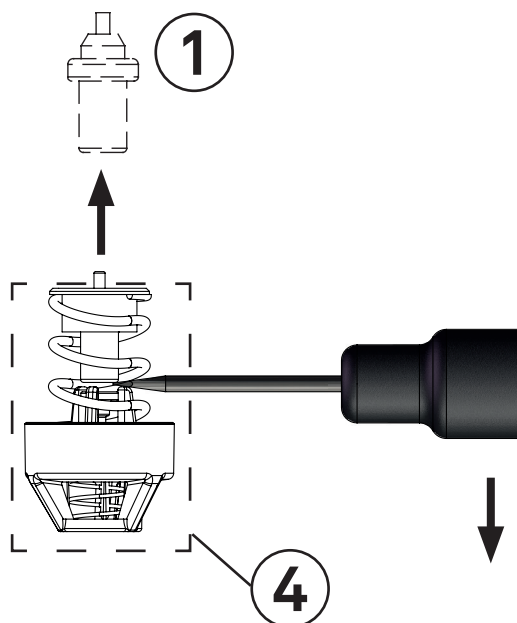

Service

No.	Art. No.	Description
1	110063	Thermostat cartridge 63°C, 5839
2	214263	Thermal valve LM41-200, complete
3	411702	Connection cover LM11-200
4	211201	Regulation kit LM11-200
5a	141015	Ball valve R40-Cu28
5b	141301	Ball valve R40-R32
6	146042	Pump Laddomat LM9A-130
7	413400	Laddomat MR Control Centre
8	113005	NTC-sensor, 50kOhm, 3 m
9	242011	Check valve LM11-200