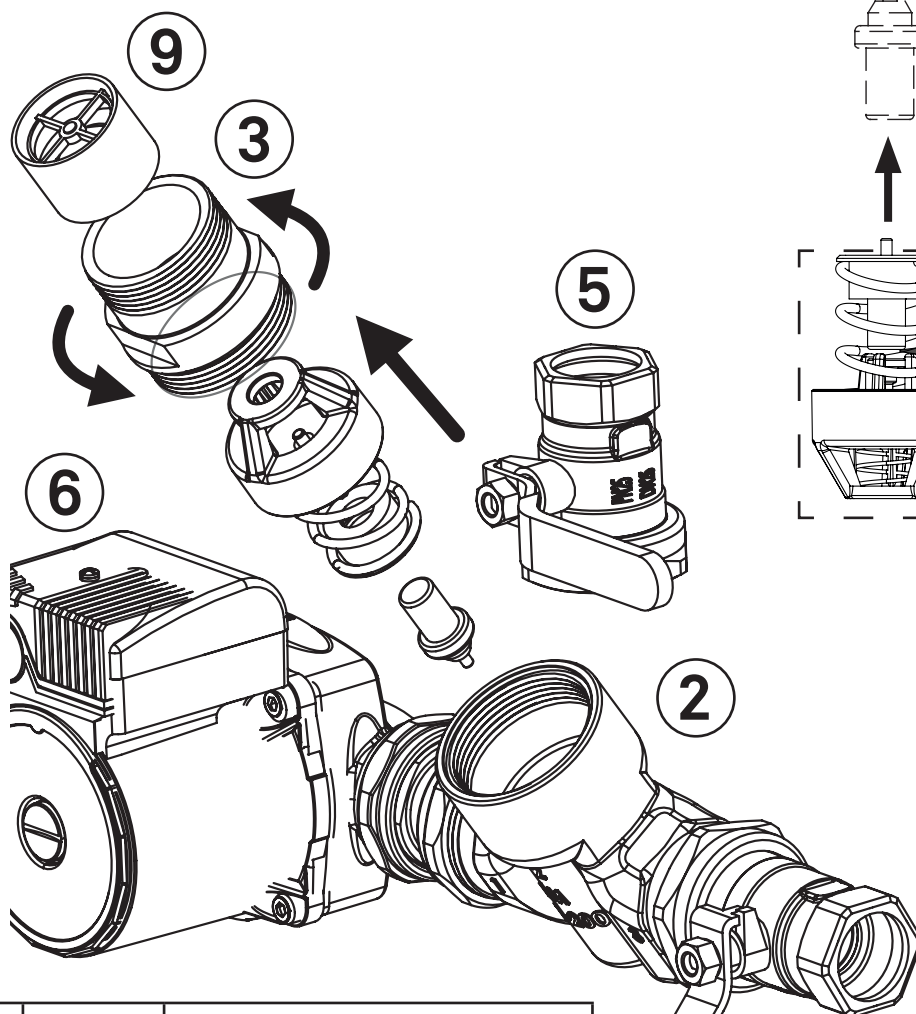

Service

No.	Art. No.	Description
1	110063	Thermostat cartridge 63°C, 5839
2	214263	Thermal valve LM41-200, complete
3	411702	Connection cover LM11-200
4	211201	Regulation kit LM11-200
5a	141015	Ball valve R40-Cu28
5b	141301	Ball valve R40-R32
6	146042	Pump Laddomat LM9A-130
7	413400	Laddomat MR Control Centre
8	113005	NTC-sensor, 50kOhm, 3 m
9	242011	Check valve LM11-200